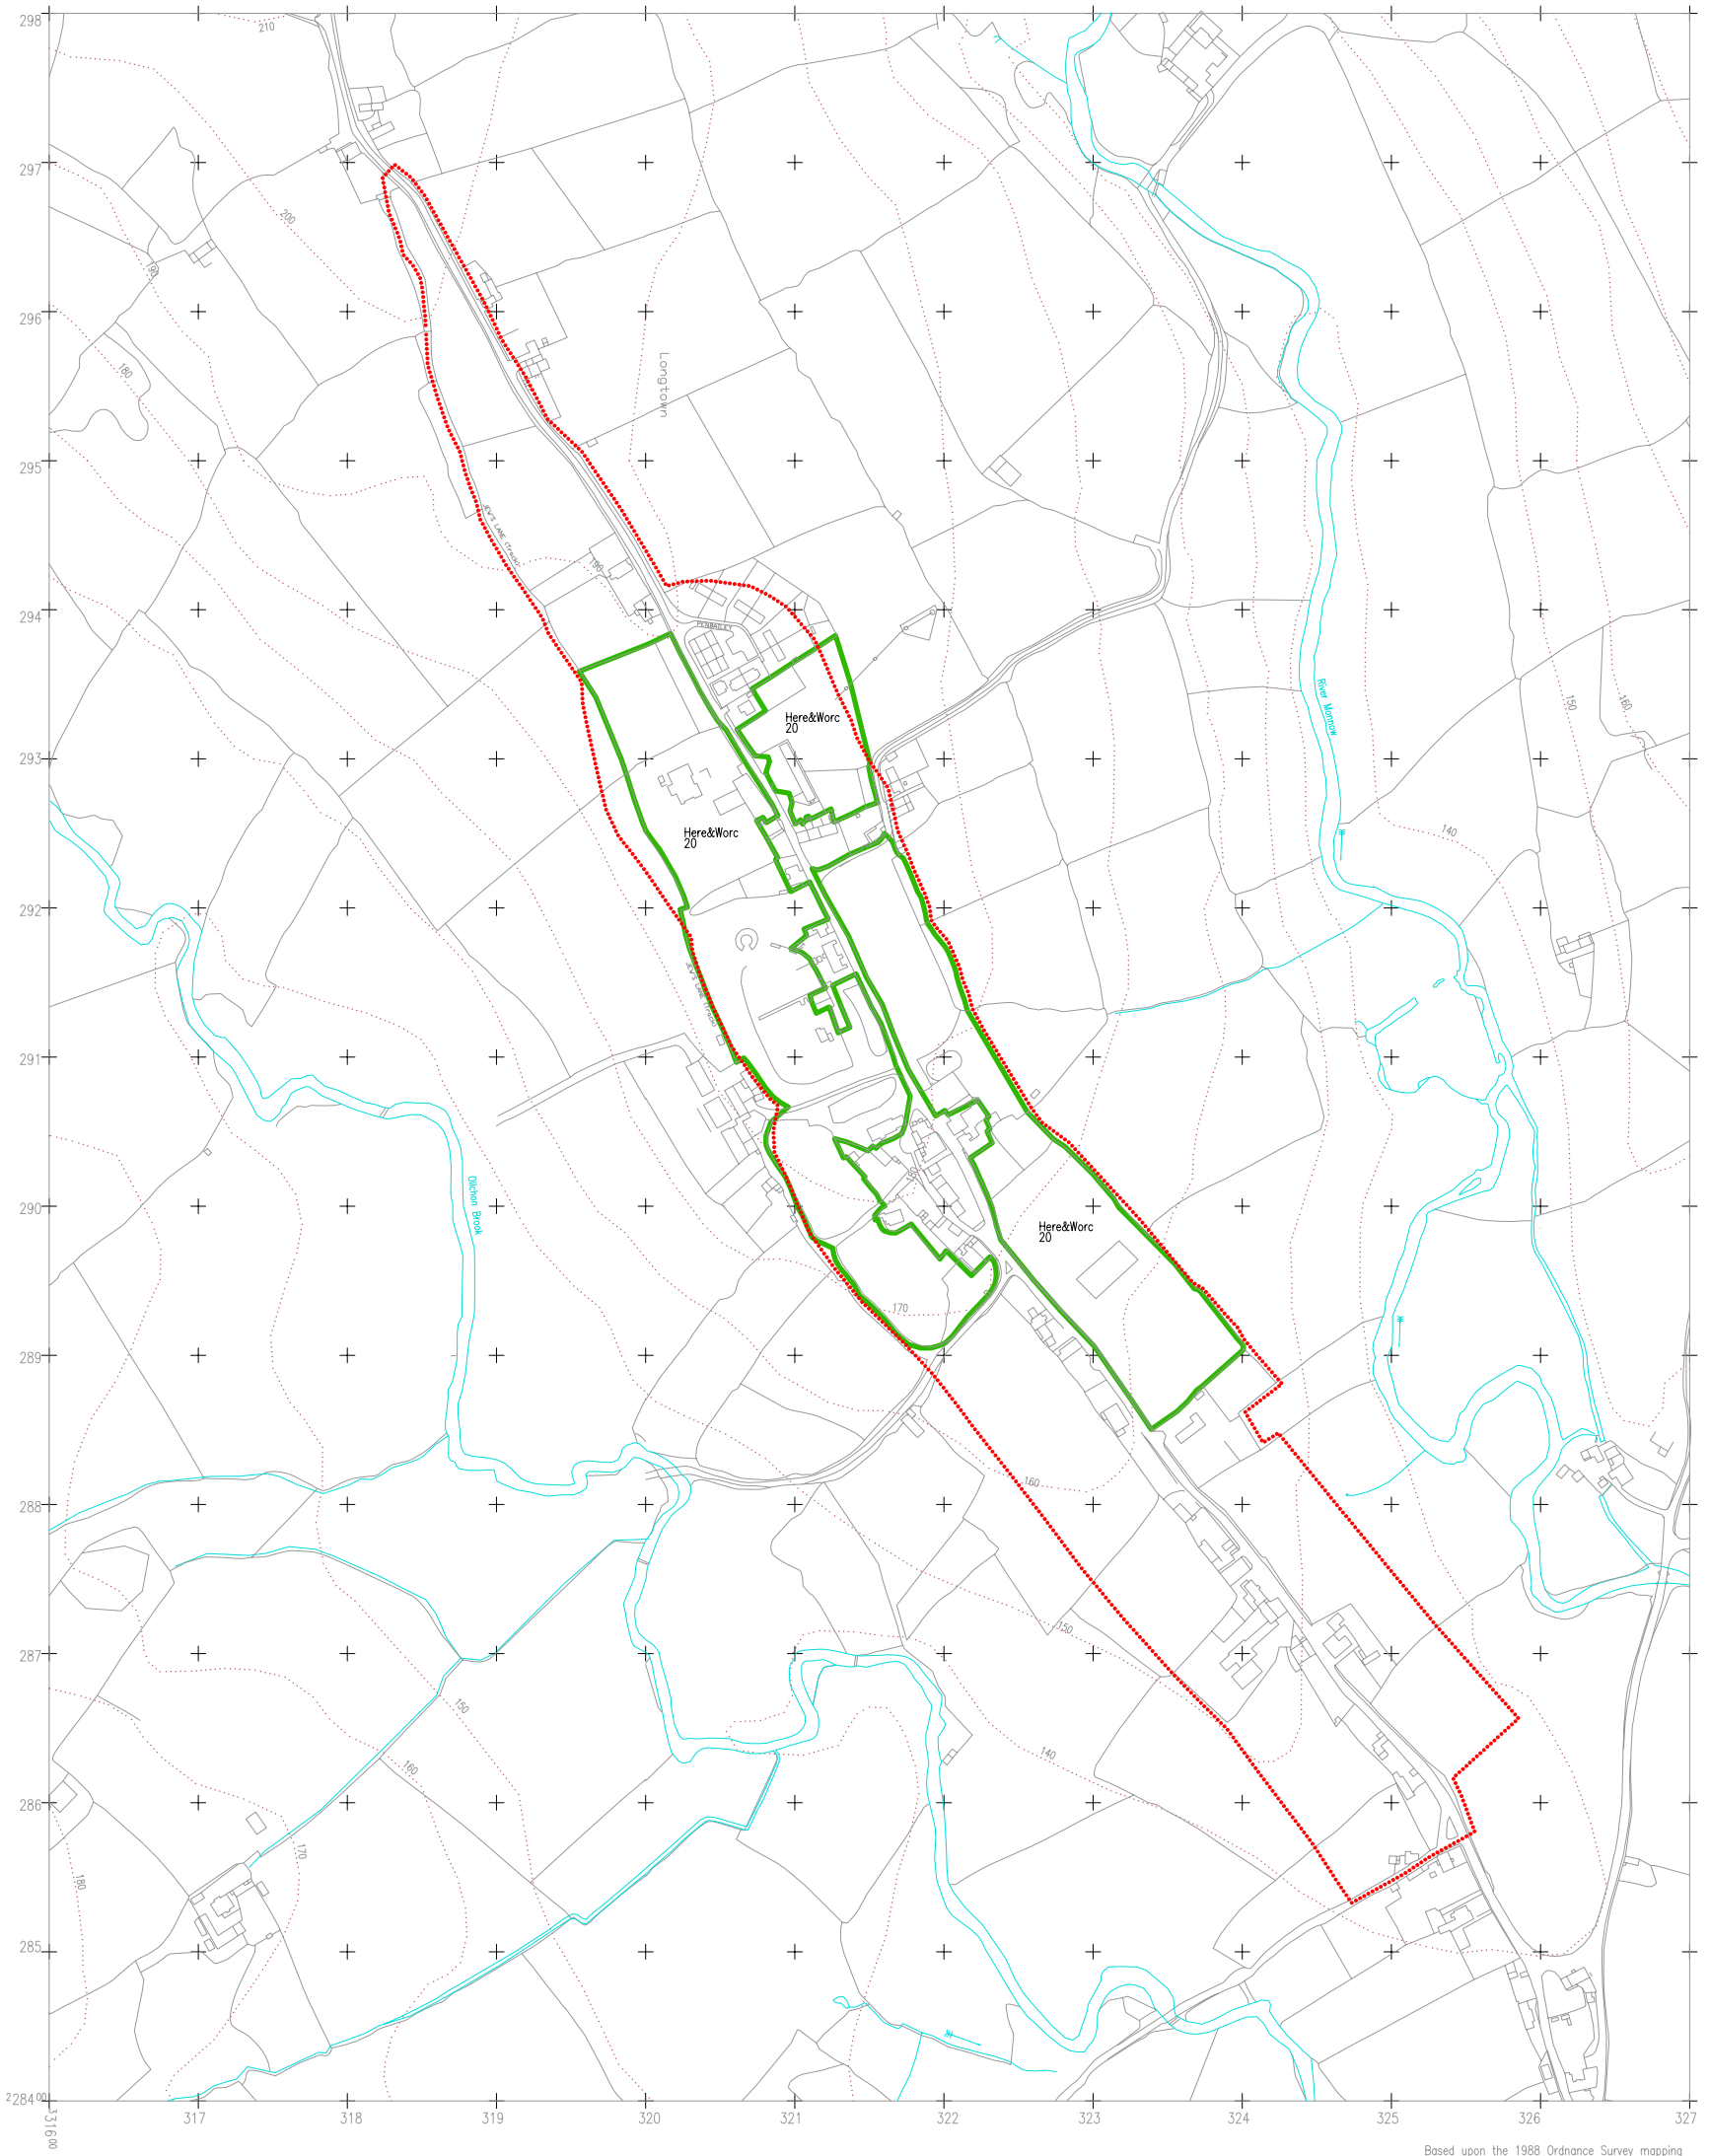

*The
Central Marches
Historic Towns Survey*

County Archaeological Service
Hereford & Worcester
County Council

Longtown
Hereford & Worcester

Archaeological
Constraints
1:5000
Plotted: 20.7.98 LT

Scheduled Ancient
Monuments

Urban Area