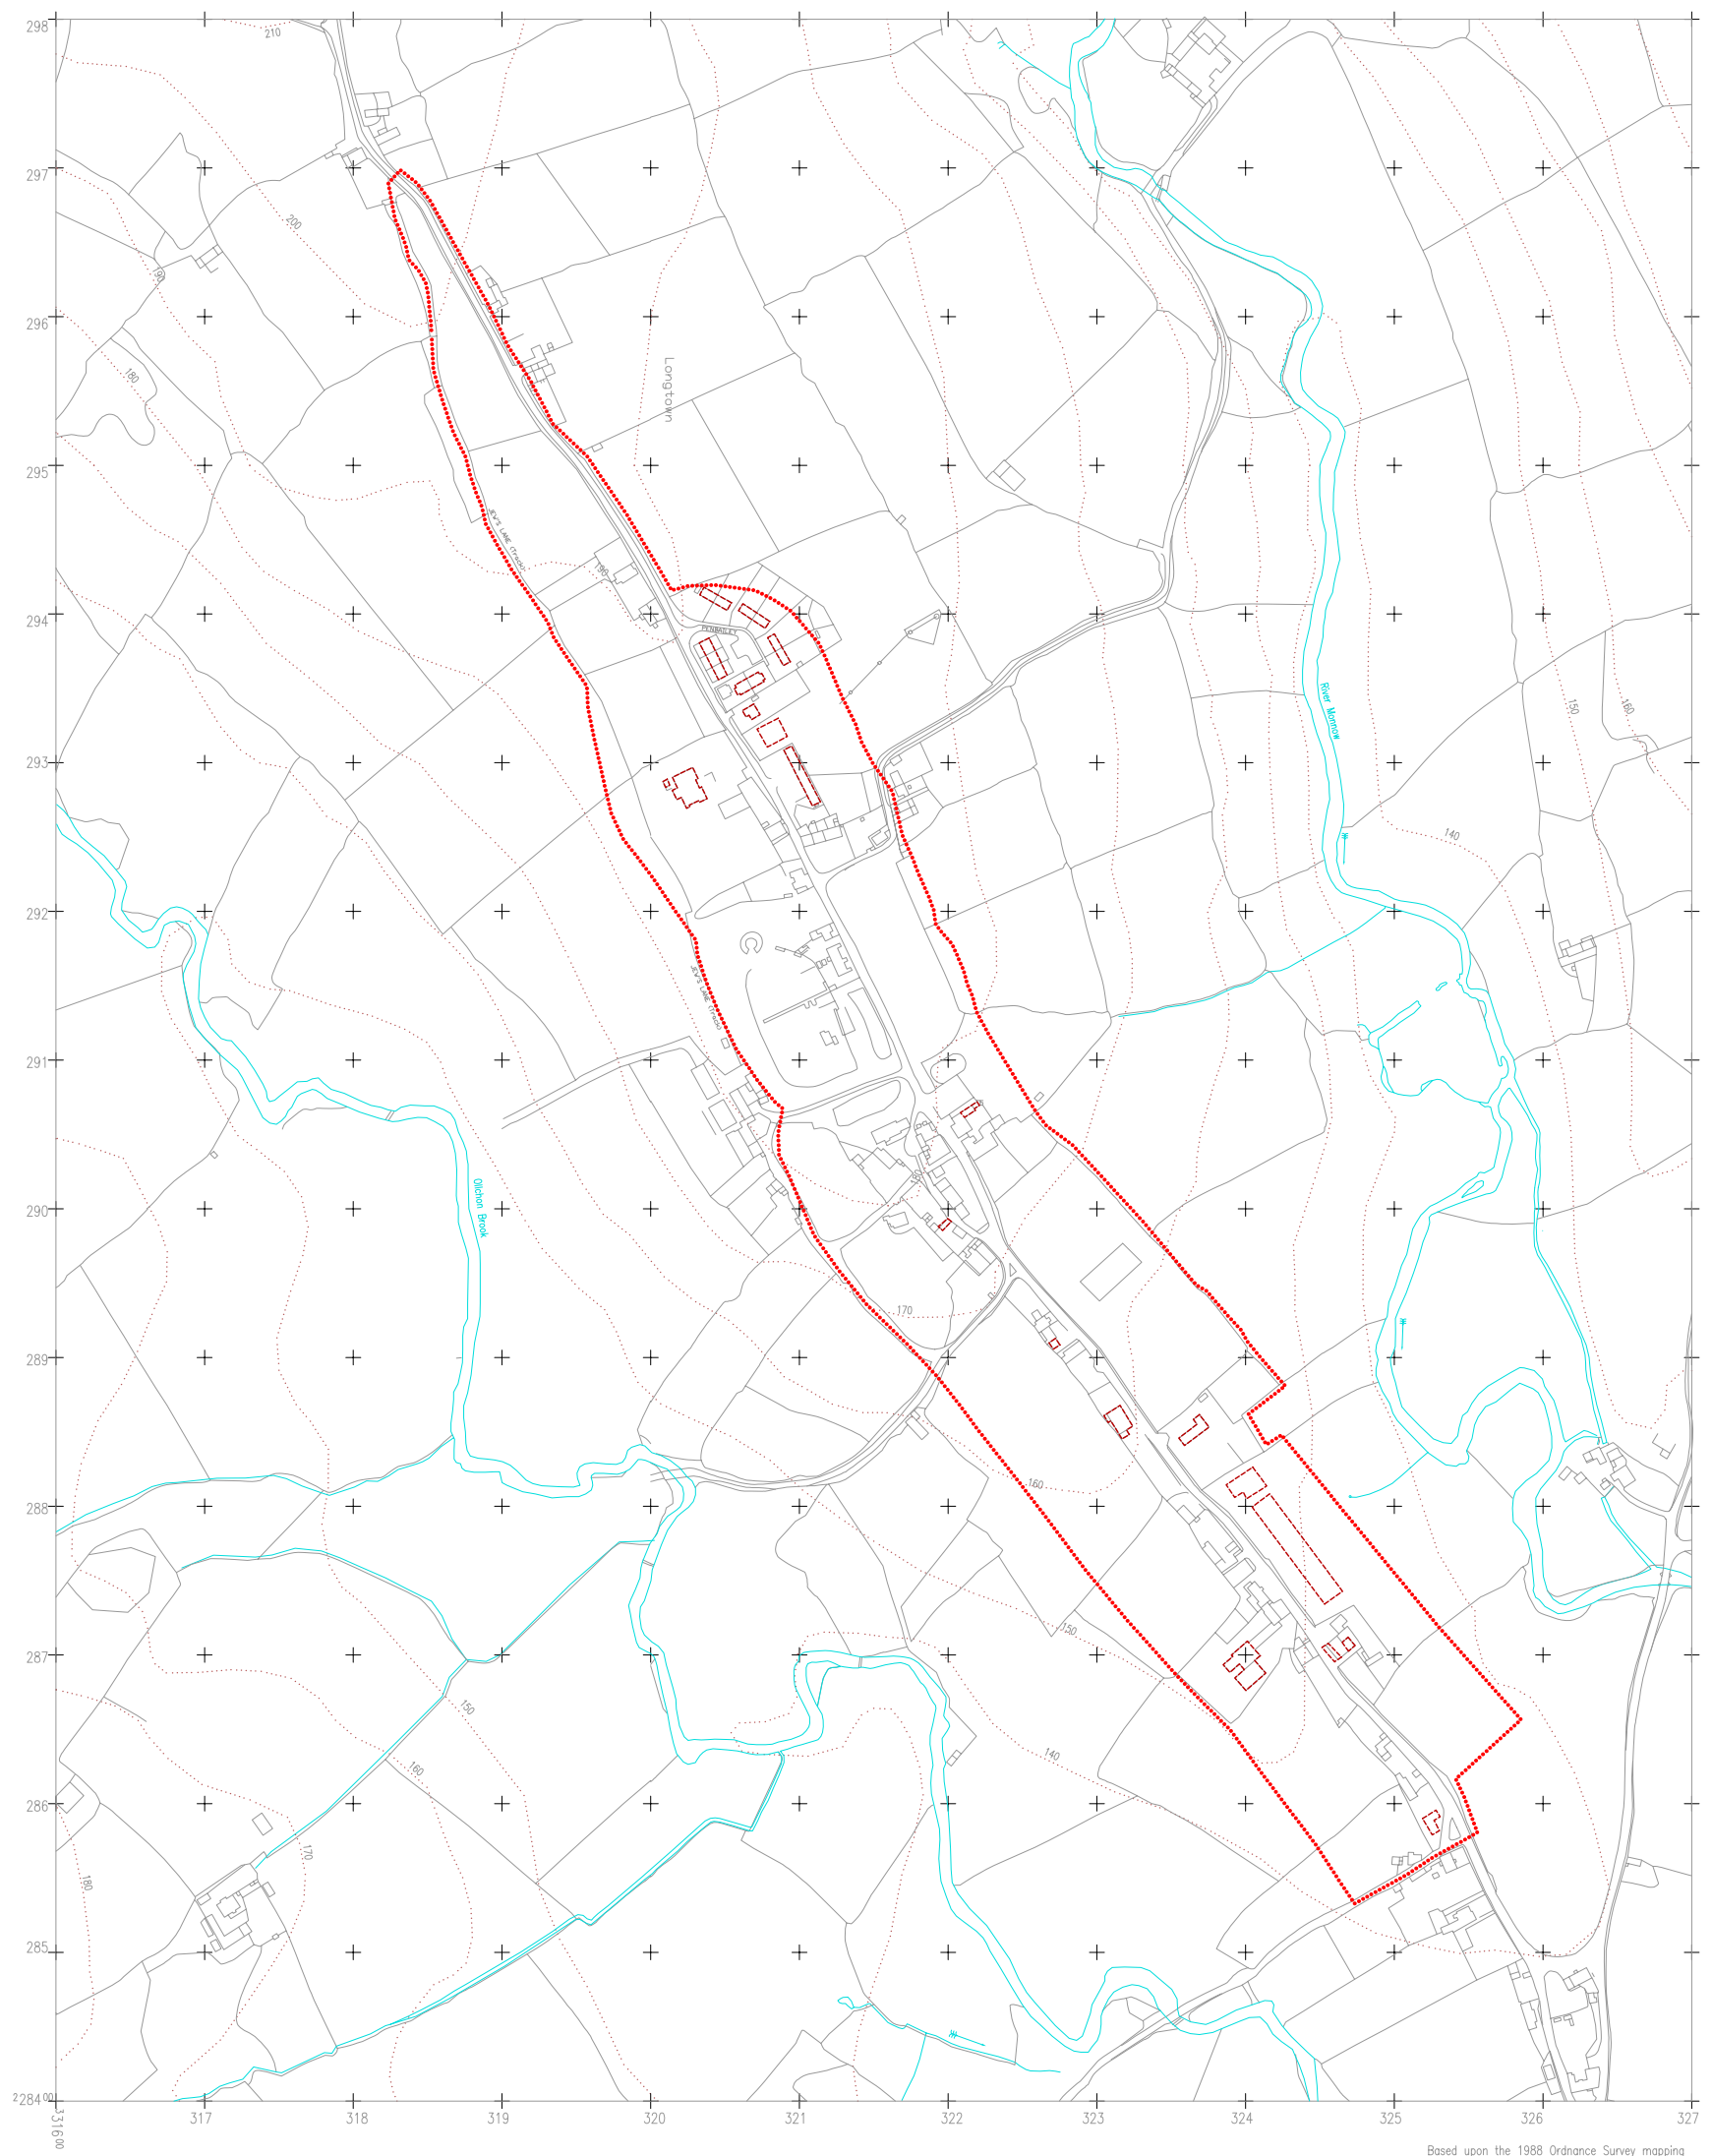

*The
Central Marches
Historic Towns Survey*
County Archaeological Service
Hereford & Worcester
County Council

Longtown
Hereford & Worcester

-  18th/19th century Cellarage
-  20th century Development
-  Urban Area

Based upon the 1988 Ordnance Survey mapping with the permission of the Controller of Her Majesty's Stationery Office © Crown copyright. Unauthorised reproduction infringes Crown copyright and may lead to prosecution or civil proceedings. Hereford and Worcester County Council, LA07666X, 1993