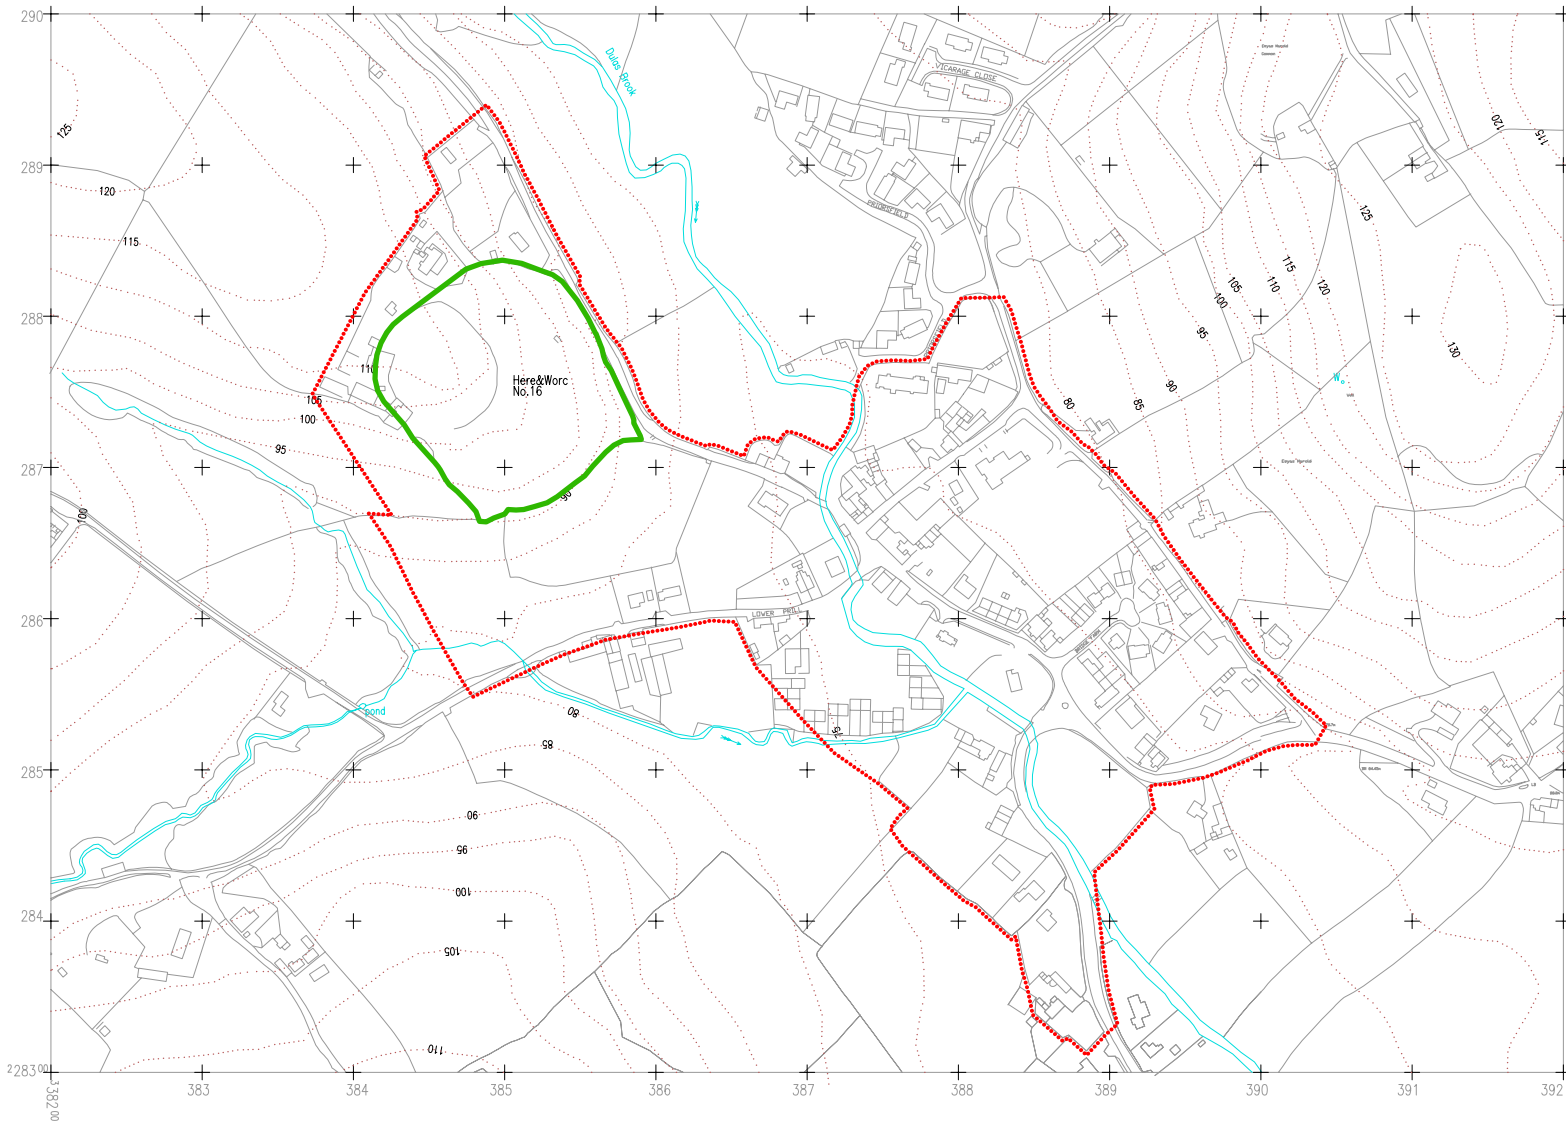

The
Central Marches
Historic Towns Survey

County Archaeological Service
Hereford & Worcester
County Council

Ewyas Harold
Hereford & Worcester

Archaeological
Constraints

1:5000

Plotted: 1996

LT/CMH/SJW

KEY:

Scheduled Ancient
Monuments

Urban Area