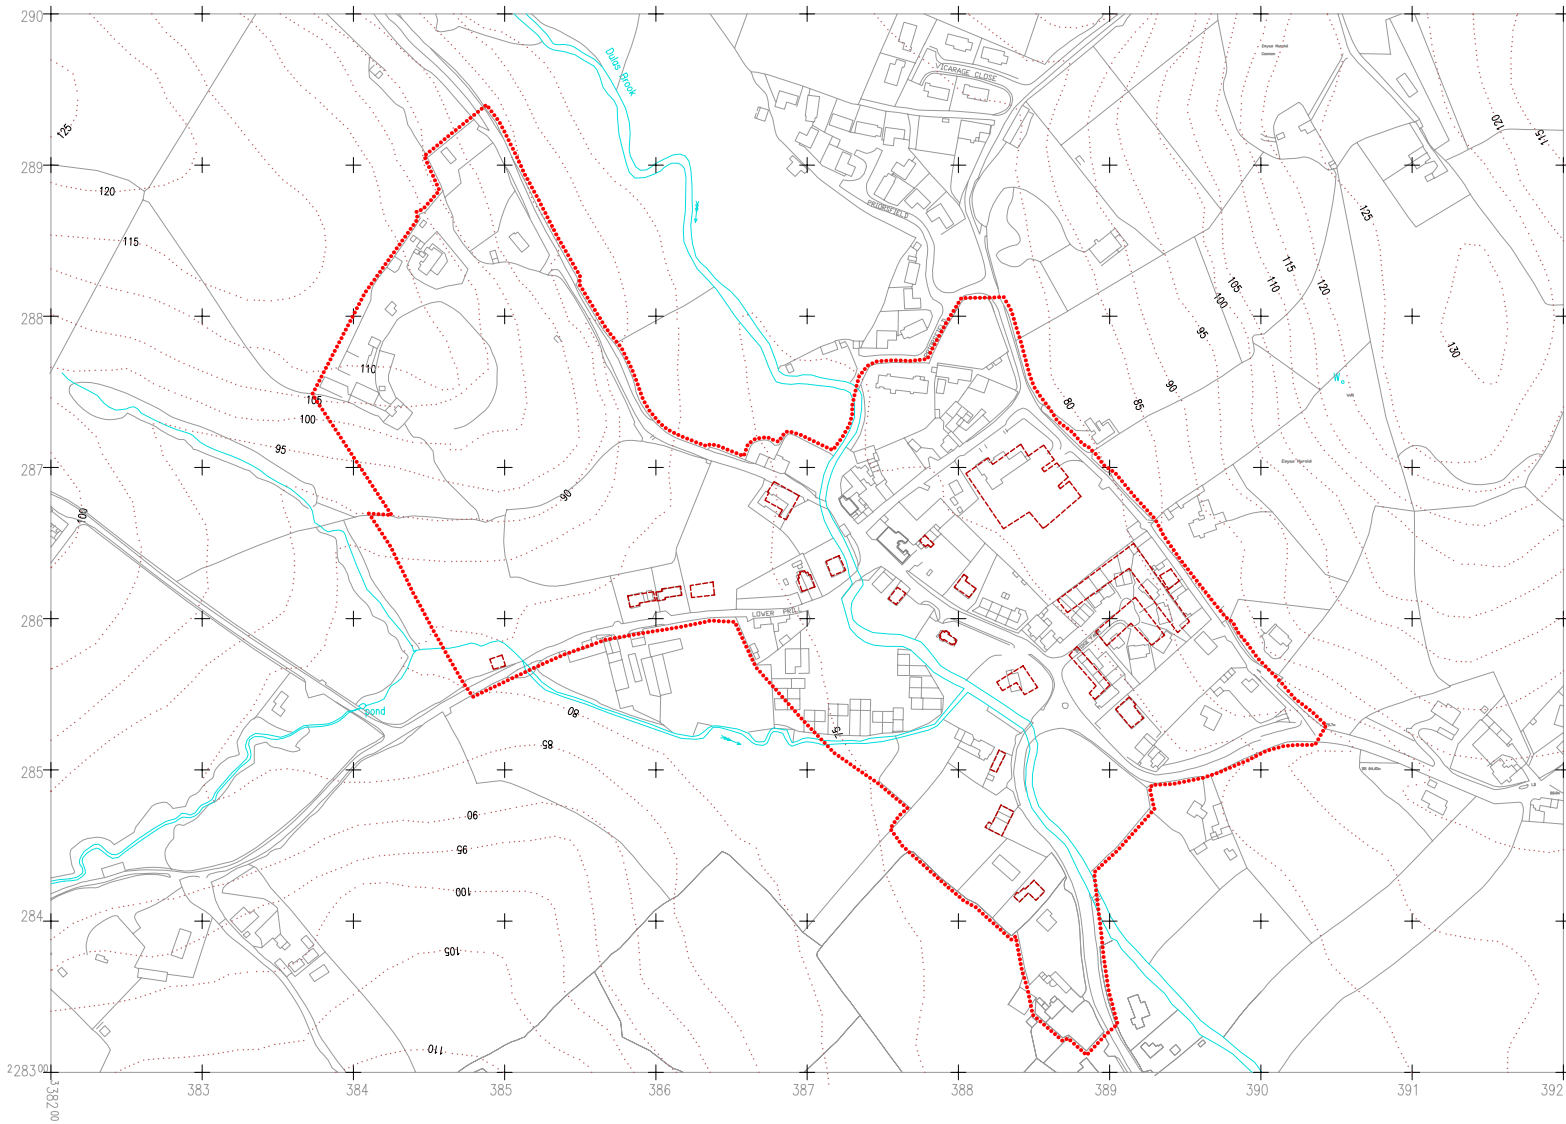

*The
Central Marches
Historic Towns Survey*

County Archaeological Service
Hereford & Worcester
County Council

Ewyas Harold
Hereford & Worcester

Observed cellarage and
20th century development

scale 1:2500

date: 1996 LT

KEY:

- 18th/19th century Cellarage
- 20th century Development
- Urban Area