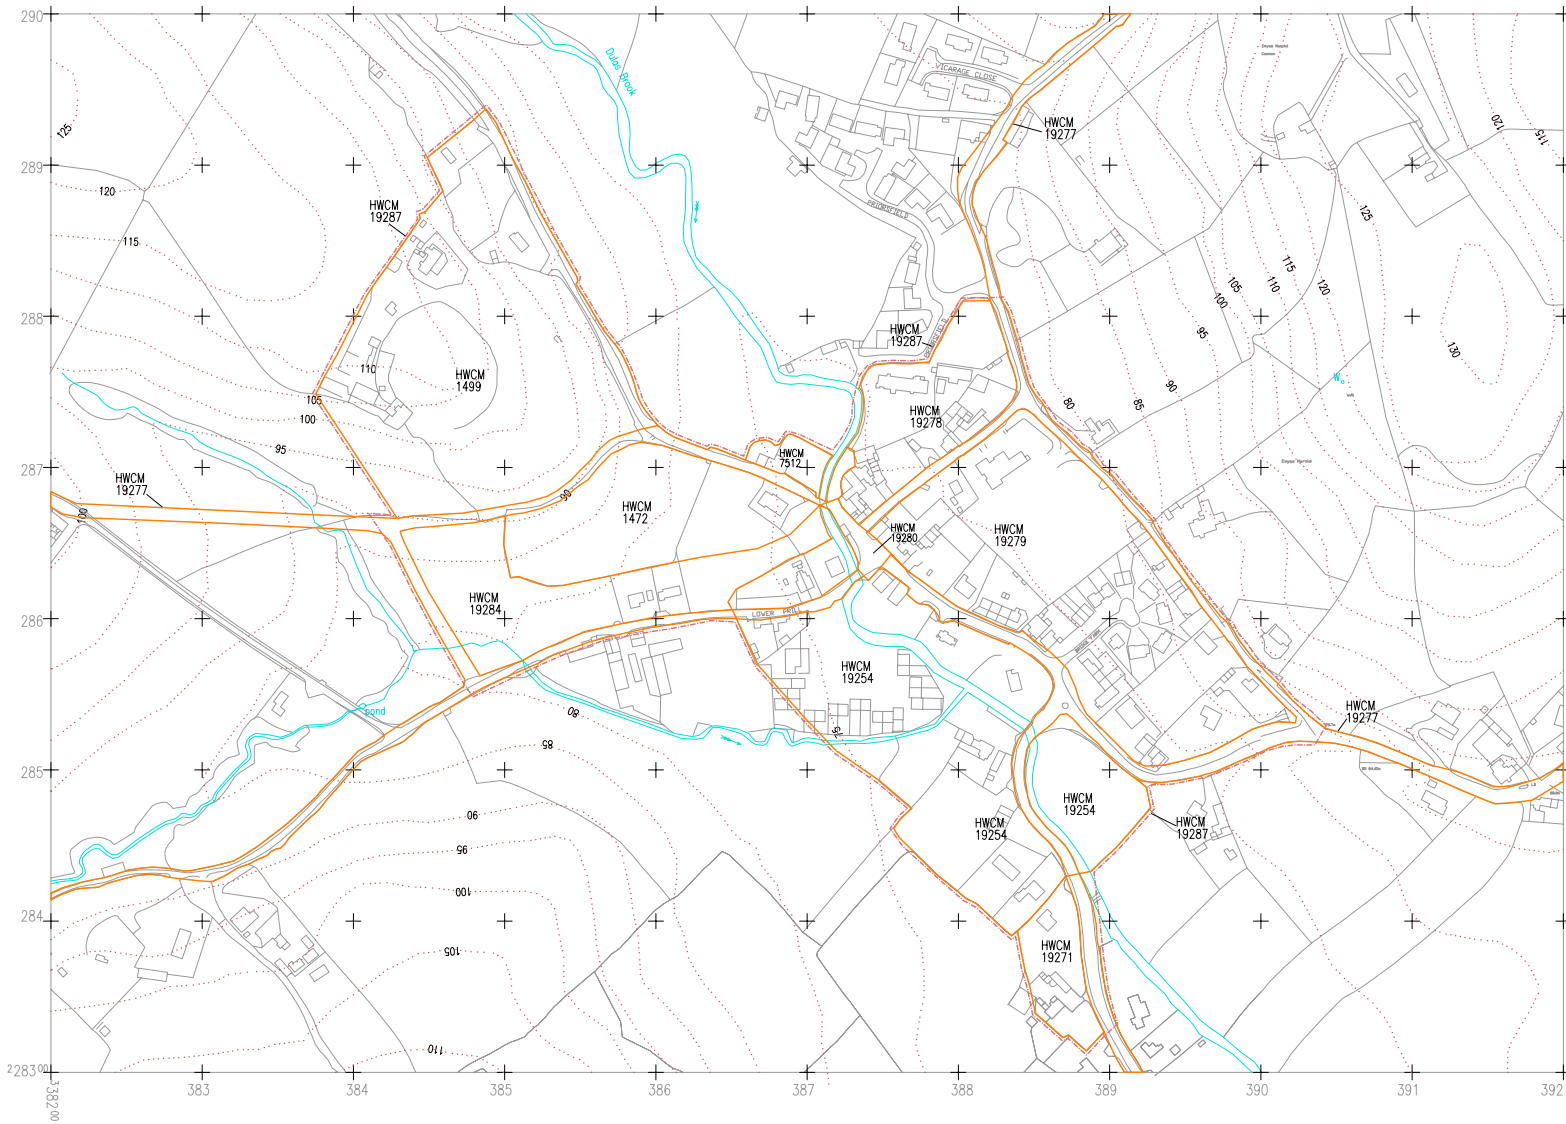

*The
Central Marches
Historic Towns Survey*

Ewyas Harold
Hereford & Worcester

Medieval urban form
and components

1:5000

date: 1996 LT

KEY:

- Medieval Urban Component
- Medieval Urban Form