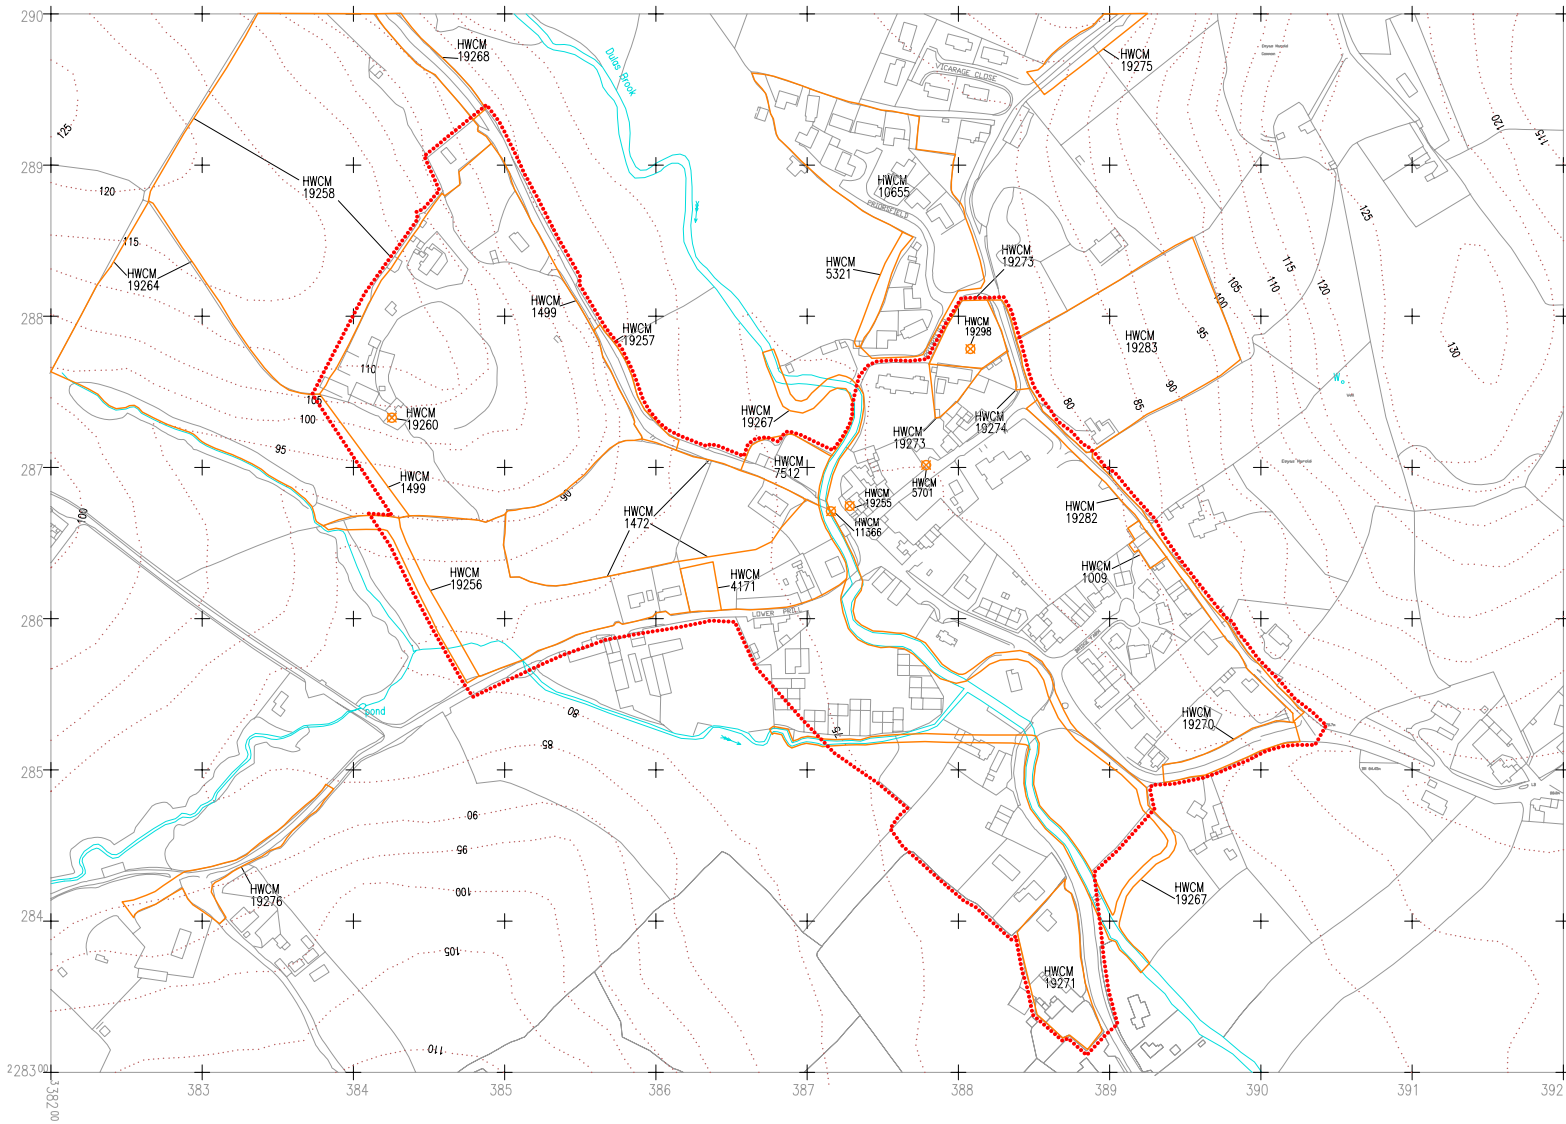

*The
Central Marches
Historic Towns Survey*

Ewyas Harold
Hereford & Worcester

Archaeological Remains
and urban area

1:5000

date: 1996 LT

KEY:

- Archaeological Sites (area)
- Archaeological Sites (point)
- Urban Area