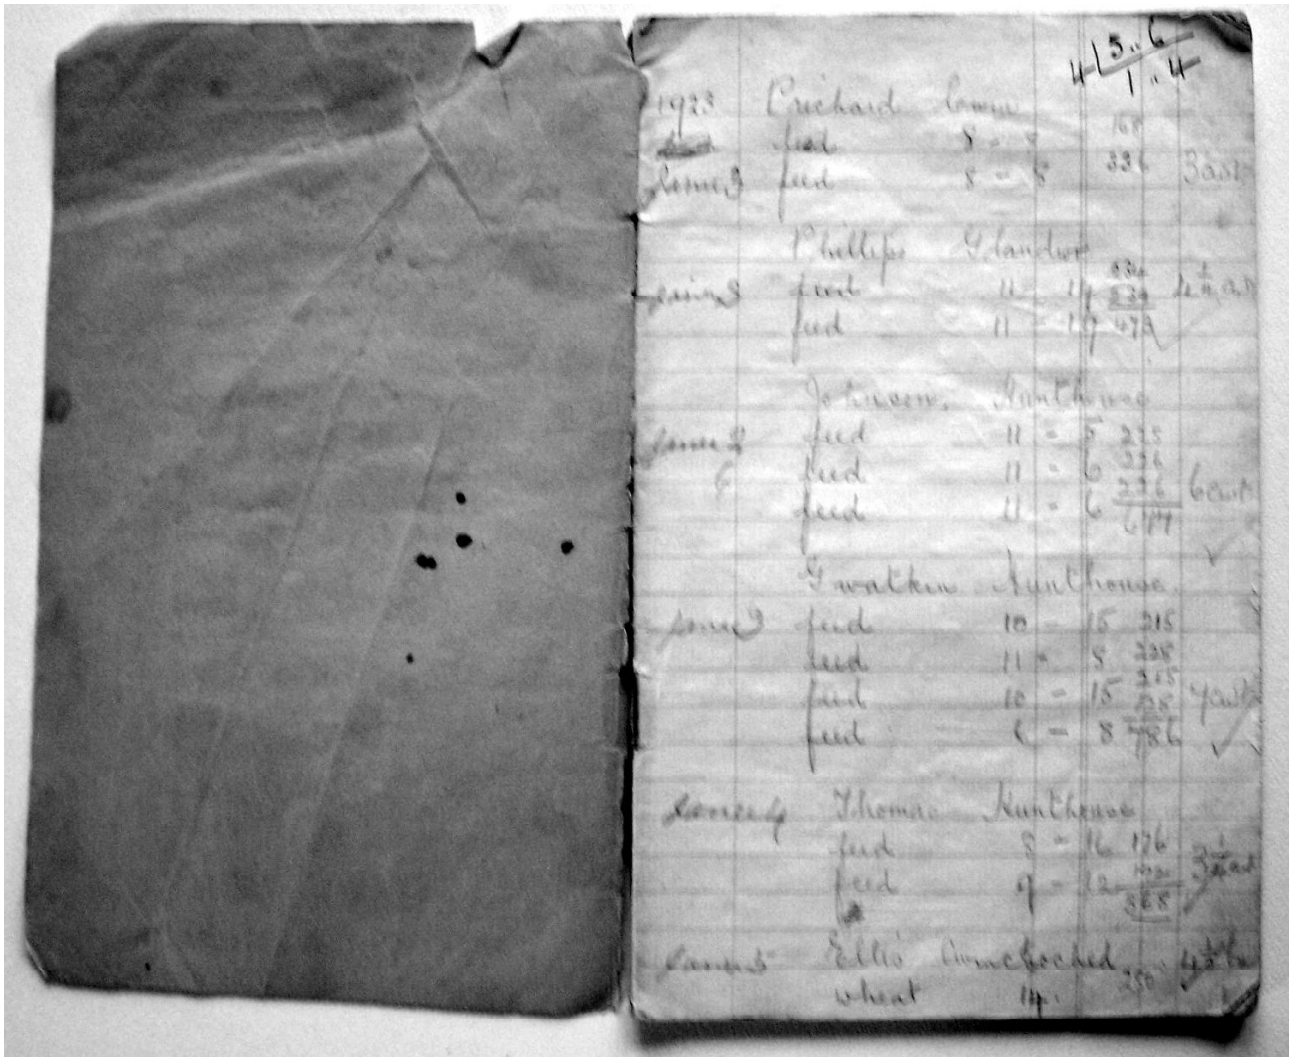

The History of Ewyas Lacy: Clodock Mill

Document Record