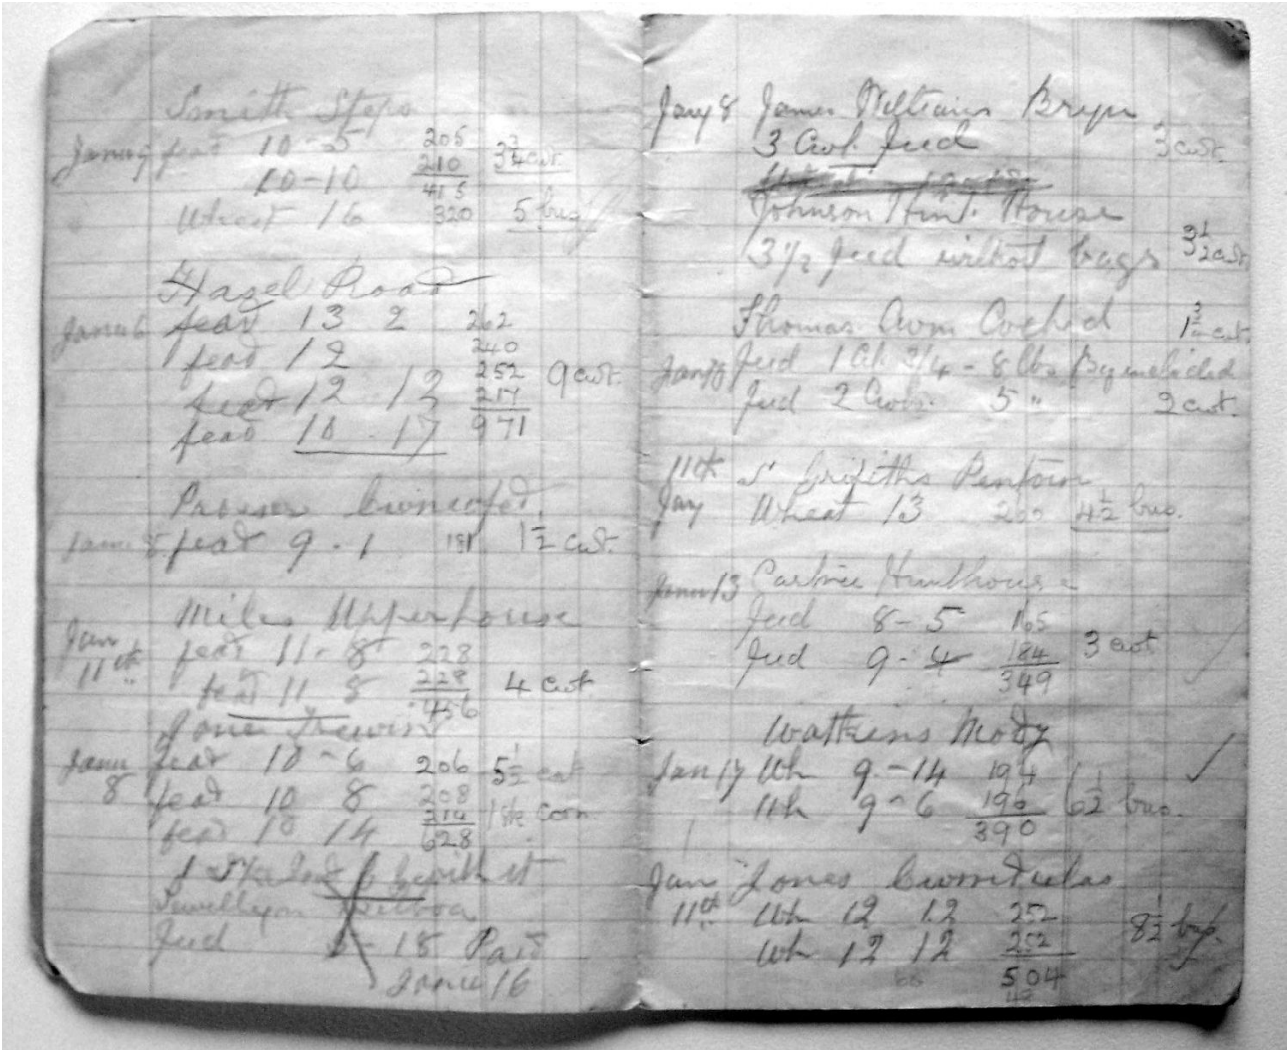

Date: 1923

Description:

Photographs of daily records from January to June 1923 of quantities and type of produce ground in Clodock Mill, together with names and locations of the corresponding customers.

Document Record

The History of Ewyas Lacy: Clodock Mill

Document Record

The History of Ewyas Lacy: Clodock Mill

Document Record

<p><i>A Prichard Linn</i></p> <p>Jan 16 feat 8-8 $\frac{168}{336}$ 3 cut.</p> <p>feat 8-8 $\frac{168}{336}$</p>		<p><i>James Trevin</i></p> <p>Jan 17 feat 10-6 206</p> <p>feat 11- 220 8 cut</p> <p>feat 10-17 277</p> <p>feat 10-15 $\frac{218}{861}$</p>	
<p><i>Matthews Lower Linn</i></p> <p>Jan 17 feat 6-6 126 3 cut</p> <p>feat 9-12 $\frac{192}{318}$ 1 pk corn.</p> <p>with 1/2 6 ground with feat</p>		<p><i>Smith Steps</i></p> <p>Jan 17 feat 10-17 217 4 cut</p> <p>feat 11-4 224 441</p>	
<p><i>Jonston Hantcross</i></p> <p>Jan 17 feat 8-11 171</p> <p>feat 8-11 171 1 cut</p> <p>feat 11-8 228</p> <p>feat 11-8 $\frac{198}{252}$ 4 bus.</p> <p>10/12 12 252</p>		<p><i>Robert Clodock</i></p> <p>Jan 17 feat 12-10 250 1/2 cut</p> <p>feat 11-4 224 231</p> <p>feat 11-11 1705 ✓</p>	
<p><i>Robert Clodock</i></p> <p>Jan 17 feat 13-6 266</p> <p>feat 10-4 204 6 cut</p> <p>feat 10-6 206 676</p>		<p><i>Howel Howel Blackhill</i></p> <p>Jan 17 feat wheat 6-4 124 2 bus</p>	
<p><i>Phillip Glandour</i></p> <p>Jan 20 feat 9-8 188 3 cut</p> <p>9-3 183 3 bus.</p> <p>371 32</p>		<p><i>Price Pentlan</i></p> <p>Jan 25 feat 14-0 280 2 1/2 cut</p> <p>11-2 222 3 1/2 bus.</p>	
		<p><i>Hassell Road</i></p> <p>Jan 25 feat 11-10 230 4 cut</p> <p>feat 11-8 228 458</p>	