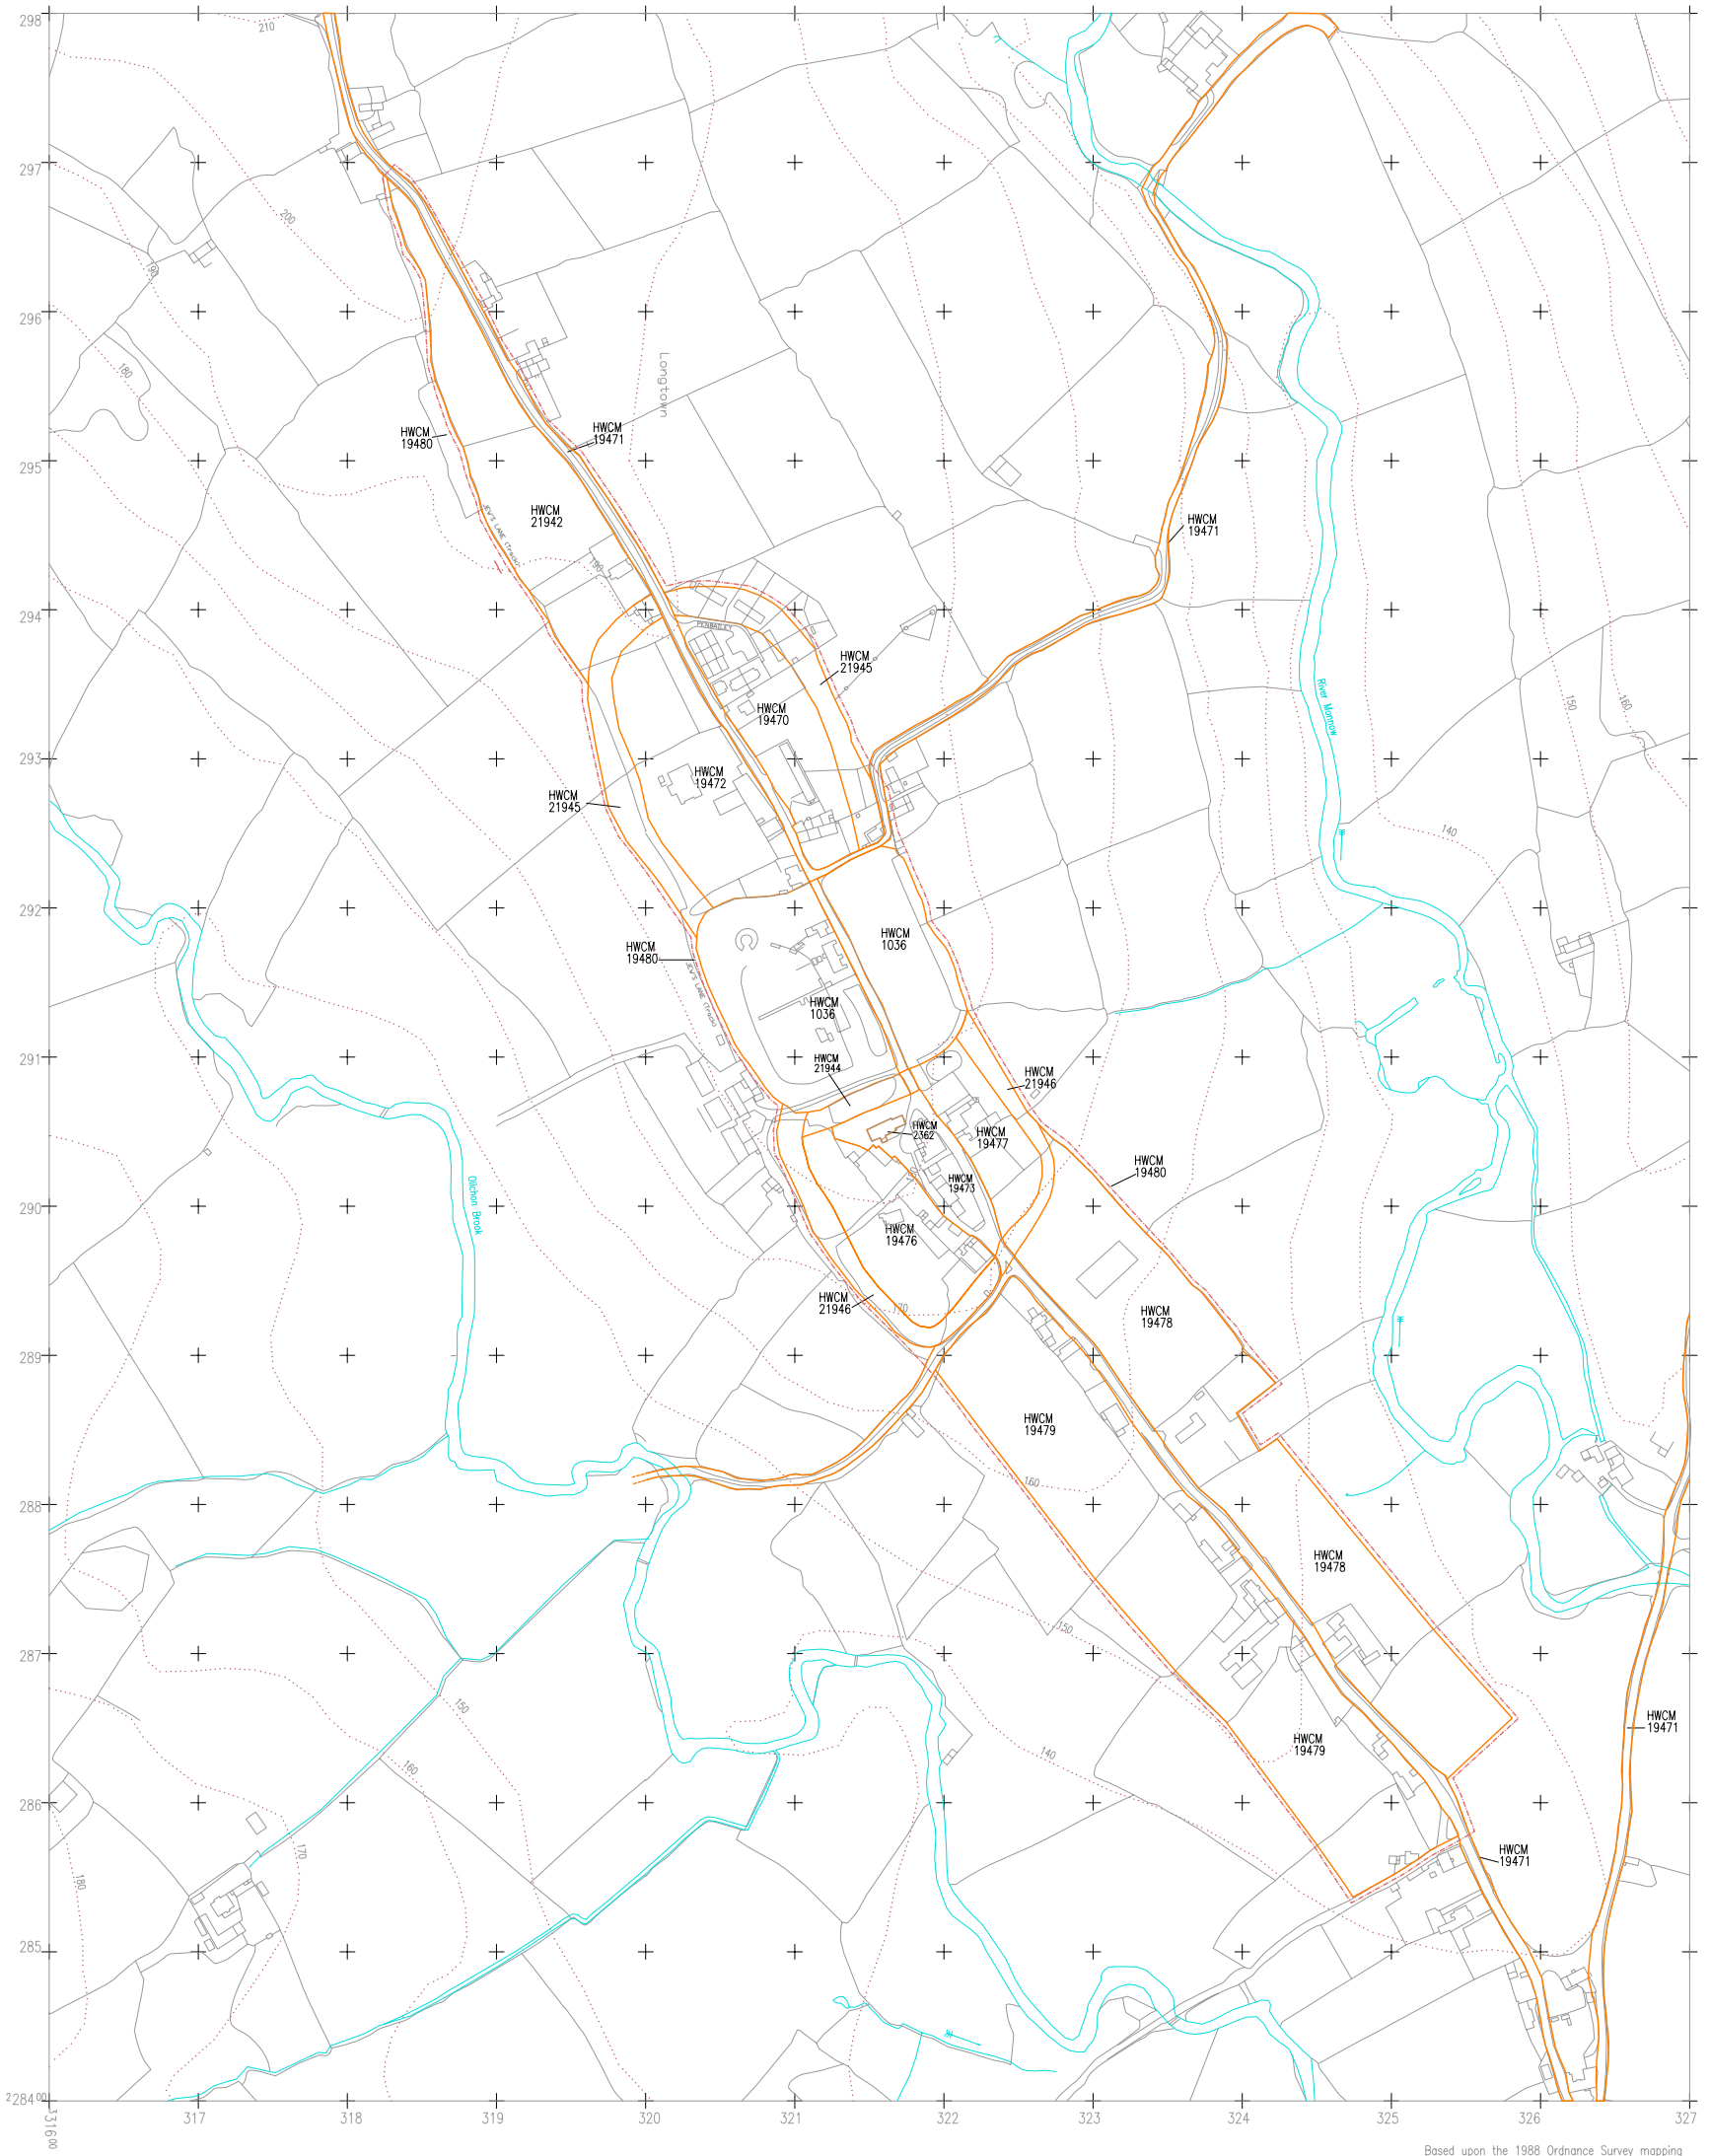

*The
Central Marches
Historic Towns Survey*

Longtown
Hereford & Worcester

Medieval urban form
and components

1:5000
date: 1996 LT

- Medieval Urban Component
- Medieval Urban Form