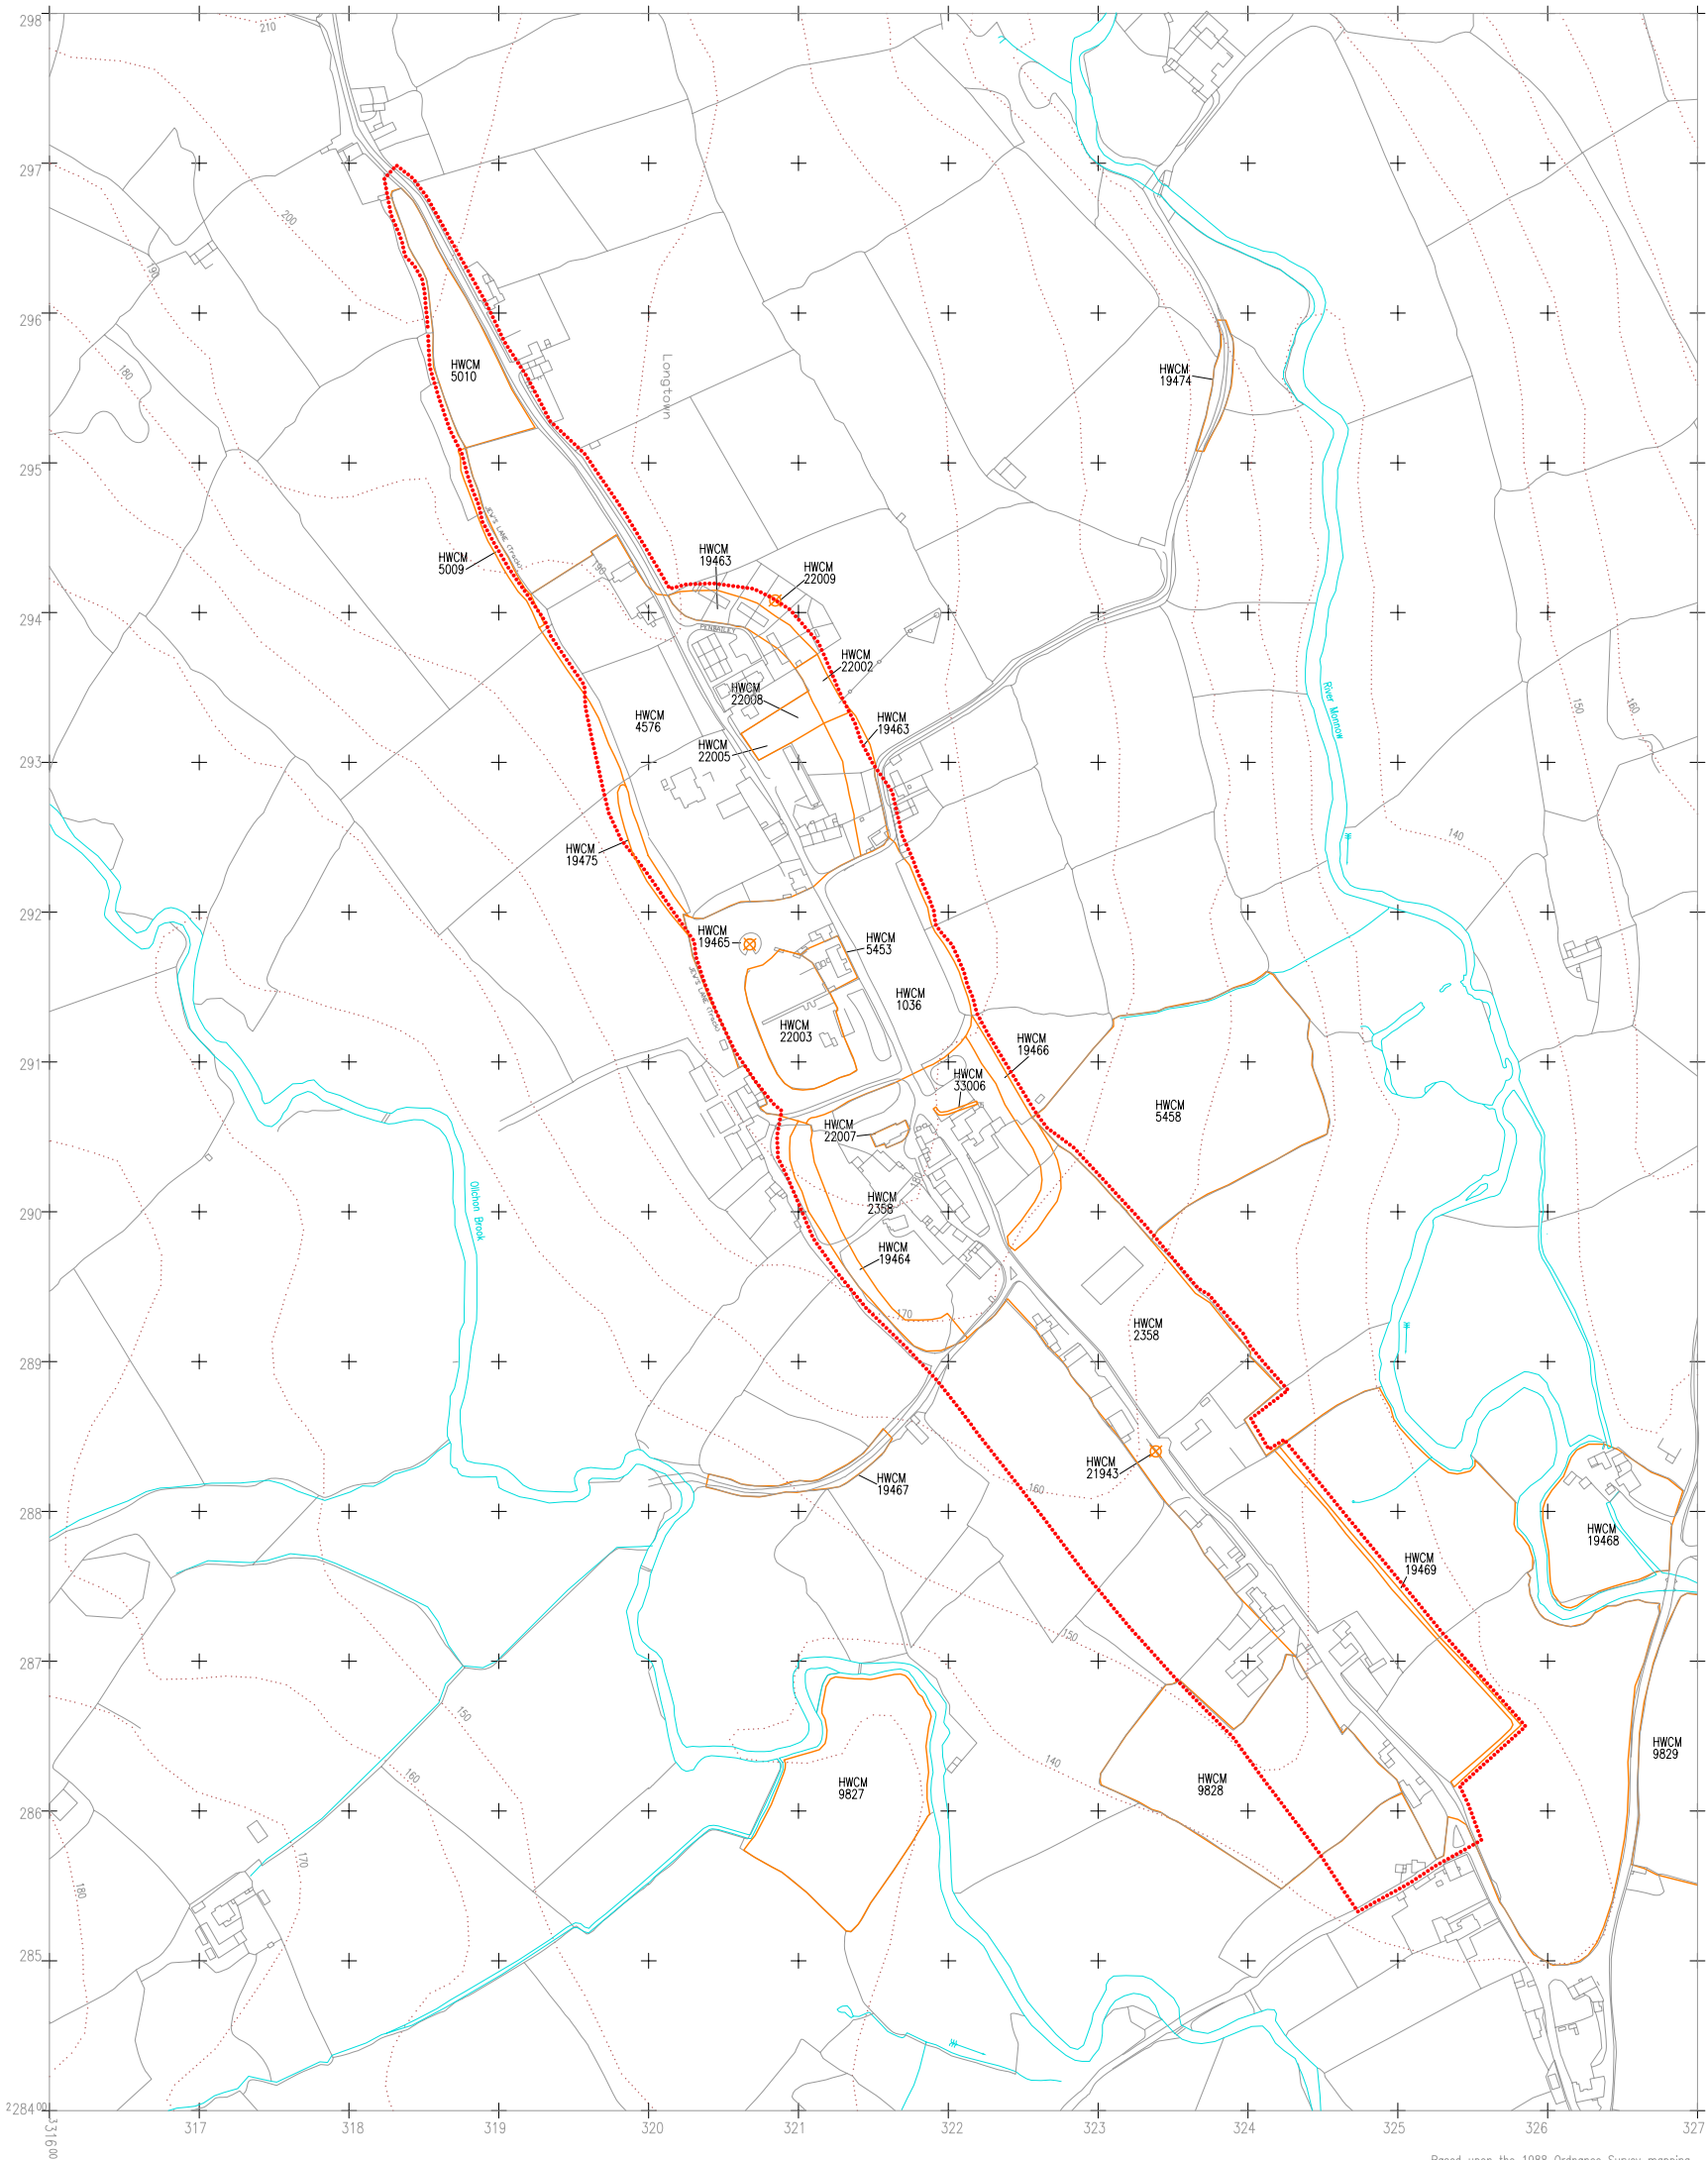

*The
Central Marches
Historic Towns Survey*

Longtown
Hereford & Worcester
Archaeological Remains
and urban area

1:5000
date: 1996 LT

Archaeological Sites
(area)

Archaeological Sites
(point)

Urban Area